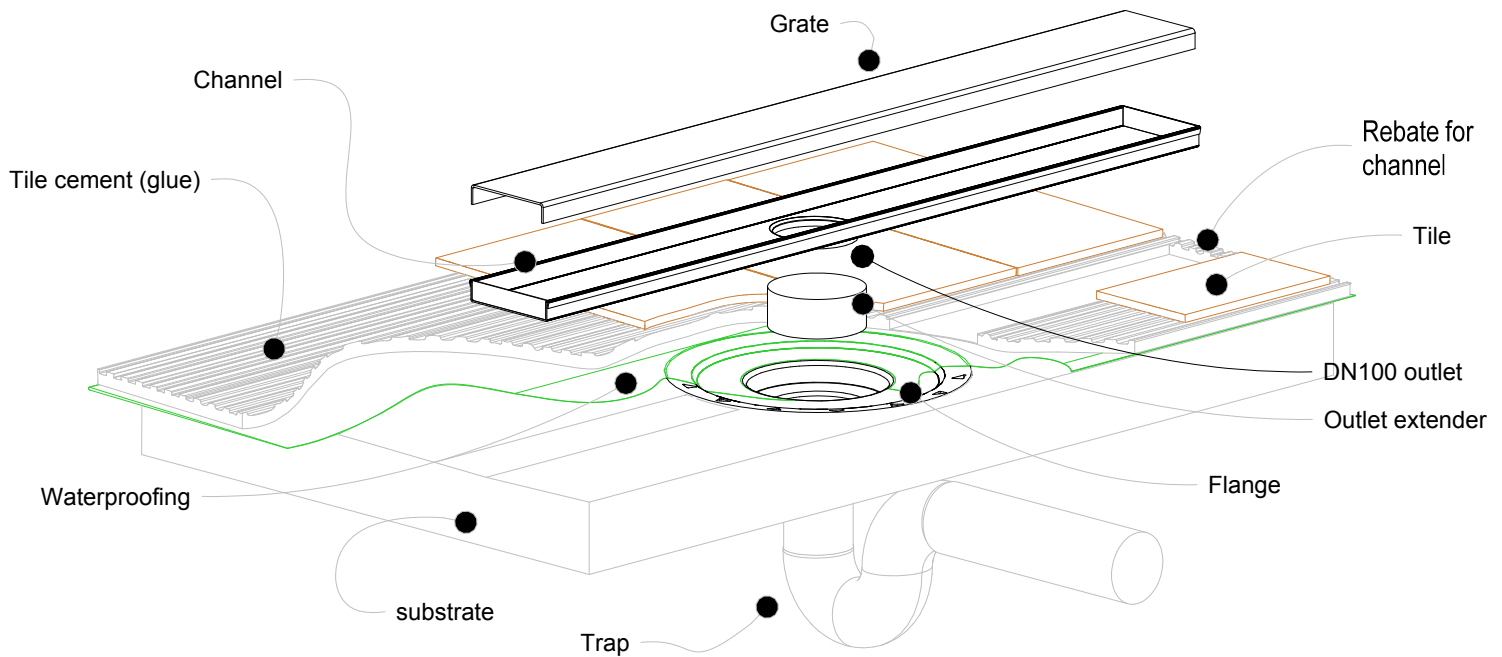

100i20 MTL & CO Bathroom

For 100ARi20MTL, 100ARiCO20, 100MNDi20MTL, 100MNDiCO20, 100PSi20MTL, 100PSi20CO, 100TRi20MTL, 100TRiCO20, 100PSSi20MTL, 100PASi20MTL

NOTE, refer to AS3500 for specific outlet pipe sizes related to your specific installation.

NOTE, this method requires the channel system to be ABOVE and SEPARATE from the WATERPROOFING.