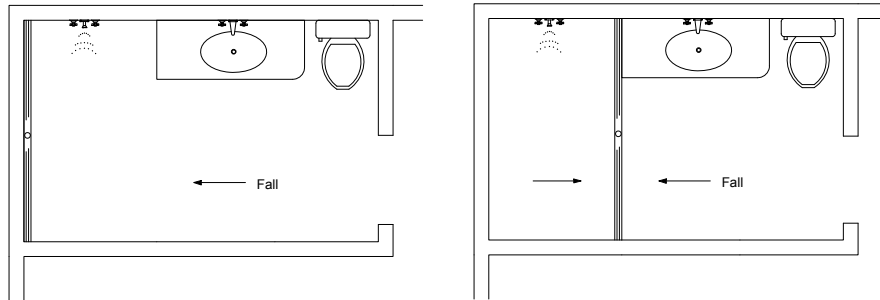

100i20 MTL & CO Bathroom

For 100ARi20MTL, 100ARiCO20, 100MNDi20MTL, 100MNDiCO20, 100PSi20MTL, 100PSi20CO, 100TRi20MTL, 100TRiCO20, 100PSSi20MTL, 100PASi20MTL

NOTE, refer to AS3500 for specific outlet pipe sizes related to your specific installation.

NOTE, this method requires the channel system to be ABOVE and SEPARATE from the WATERPROOFING.