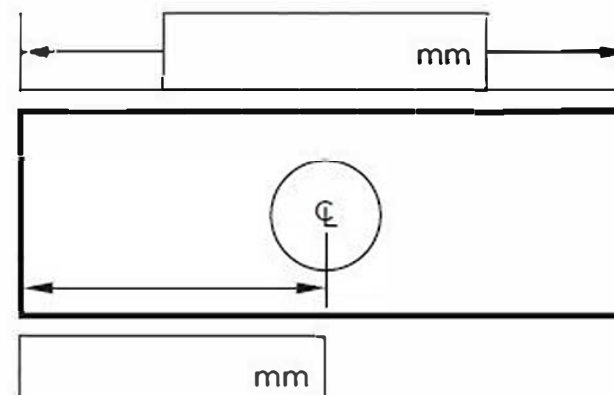

38 x40 grate and channel order form

AR Architectural
2mm wire
2.5mm gap

PS Punched Slot

Drain 1

Outlet Size

- 25mm
- 32mm

Drain 2

Outlet Size

- 25mm
- 32mm

Drain 3

Outlet Size

- 25mm
- 32mm