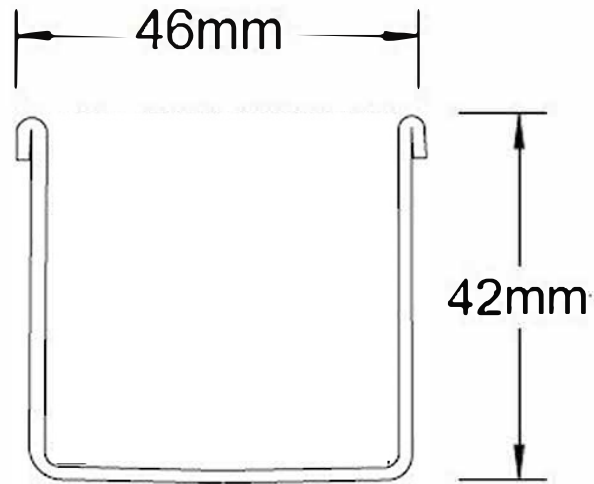

38 x40 grate and channel order form

AR Architectural
2mm wire
2.5mm gap

PS Punched Slot

Drain 1

Outlet Size

- 25mm
- 32mm

Drain 2

Outlet Size

- 25mm
- 32mm

Drain 3

Outlet Size

- 25mm
- 32mm