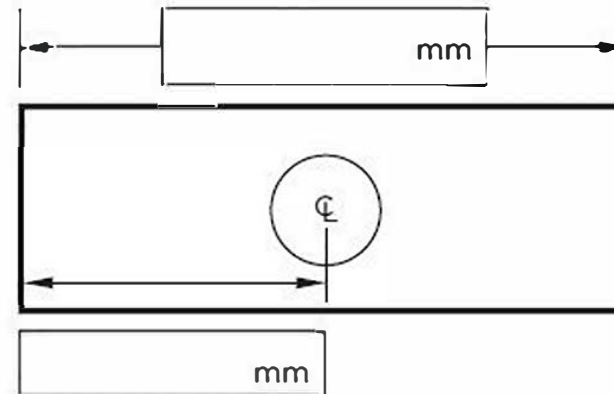

38 x40 grate and channel order form

AR Architectural
2mm wire
2.5mm gap

PS Punched Slot

Drain 1

Outlet Size

- 25mm
- 32mm

Drain 2

Outlet Size

- 25mm
- 32mm

Drain 3

Outlet Size

- 25mm
- 32mm