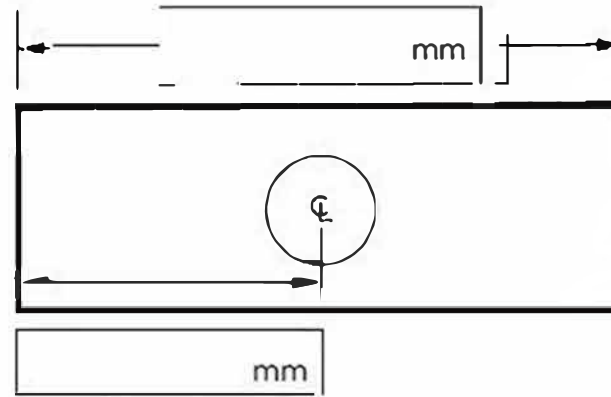

38 x40 grate and channel order form

AR Architectural
2mm wire
2.5mm gap

PS Punched Slot

Drain 1

Outlet Size

- 25mm
- 32mm

Drain 2

Outlet Size

- 25mm
- 32mm

Drain 3

Outlet Size

- 25mm
- 32mm